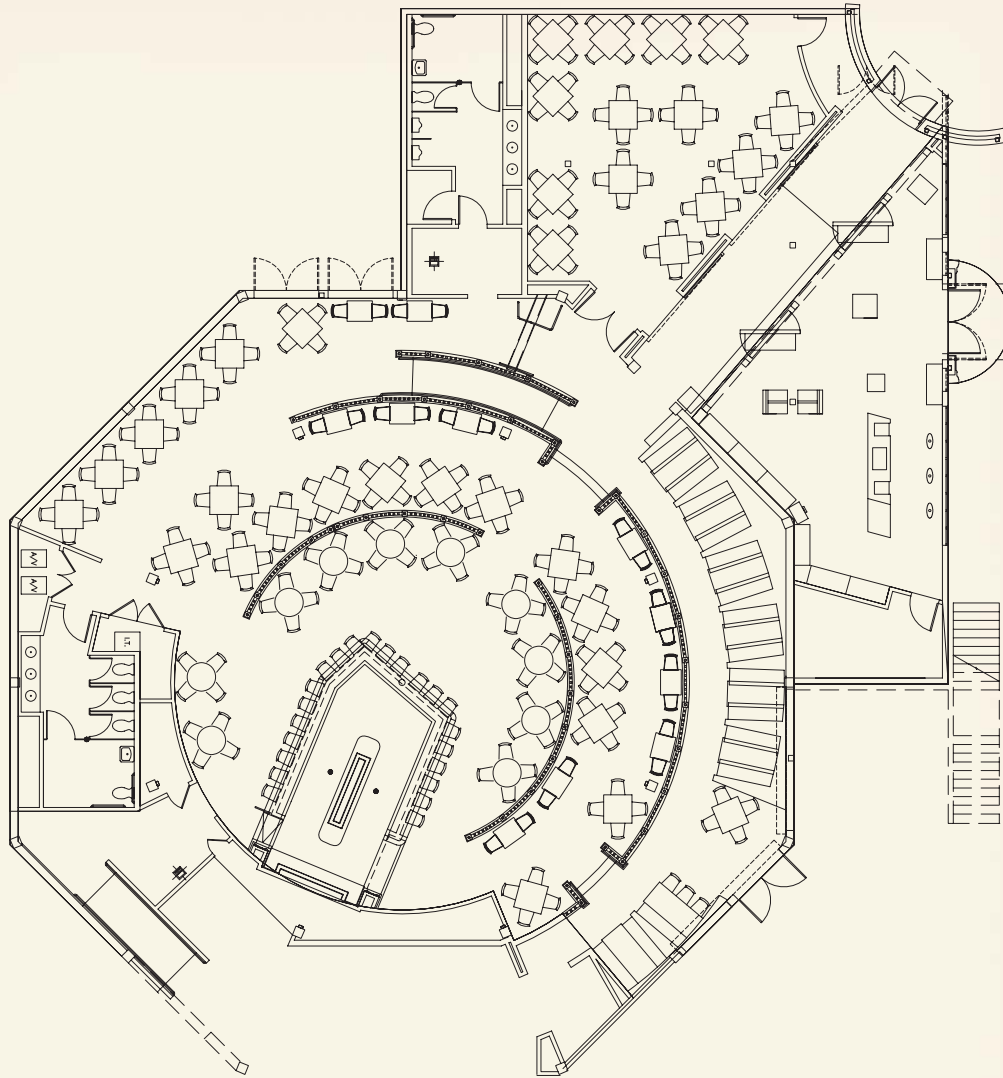

Secure Your Place In Rock History

Private Parties/Corporate Meetings and Events/Cocktail Receptions  
**MULTIPLE EVENT SPACES AVAILABLE FOR PARTIES UP TO 650 PEOPLE**

**SAN FRANCISCO • BEACH STREET & THE EMBARCADERO  
415-956-2013 • HARDROCK.COM**

## CAFE CAPACITY

	Seated Reception Style	Cocktail & Buffet Reception Style
PIER PARTY AREA	Up to 100 ppl.	Up to 150 ppl.
VENUE BUYOUT	Up to 300 ppl.	Up to 650 ppl.